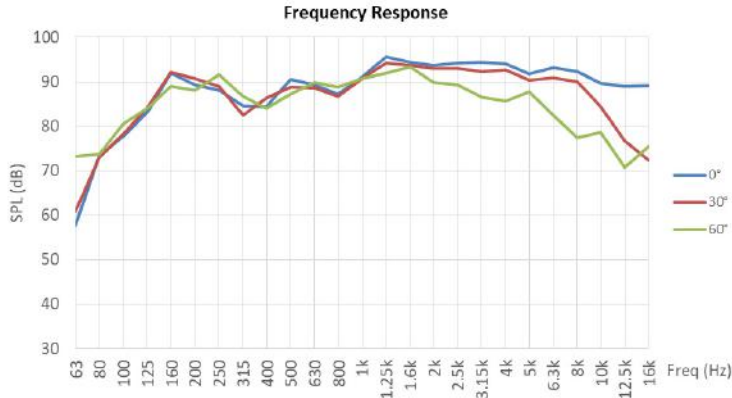

SMS-DIRECT

Sound Masking Speaker

The SMS-DIRECT loudspeaker is designed to generate the optimum masking sound for a variety of ceiling conditions.

| Specifications | |
|--------------------|--------------------------------|
| Power | 10 W |
| Line Voltage | 25 V |
| Sensitivity | 91 dB |
| Enclosure Material | Fireproof ABS plastic |
| Frequency Response | 100 Hz to 10 kHz |
| Connectors | 4mm (5/32") Screw terminals |
| Driver | 13 cm (5") full range |
| Color | Black (RAL9011) or white |
| Weight | 1.6 kg (3.5 lbs) |
| Shipping Weight | 1.8 kg (4 lbs) |
| Box Dimensions | 18 x 18 x 29 cm (7 x 7 x 11½") |