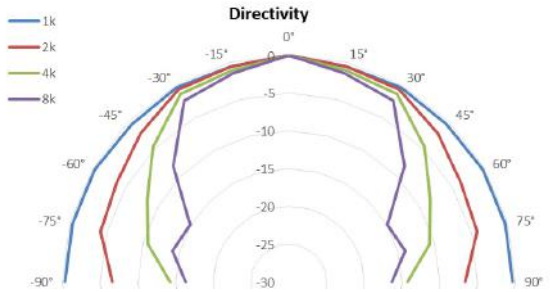

SMS-DIRECT

Sound Masking Speaker

The SMS-DIRECT loudspeaker is designed to generate the optimum masking sound for a variety of ceiling conditions.

| Specifications | |
|--------------------|--------------------------------|
| Power | 10 W |
| Line Voltage | 25 V |
| Sensitivity | 91 dB |
| Enclosure Material | Fireproof ABS plastic |
| Frequency Response | 100 Hz to 10 kHz |
| Connectors | 4mm (5/32") Screw terminals |
| Driver | 13 cm (5") full range |
| Color | Black (RAL9011) or white |
| Weight | 1.6 kg (3.5 lbs) |
| Shipping Weight | 1.8 kg (4 lbs) |
| Box Dimensions | 18 x 18 x 29 cm (7 x 7 x 11½") |