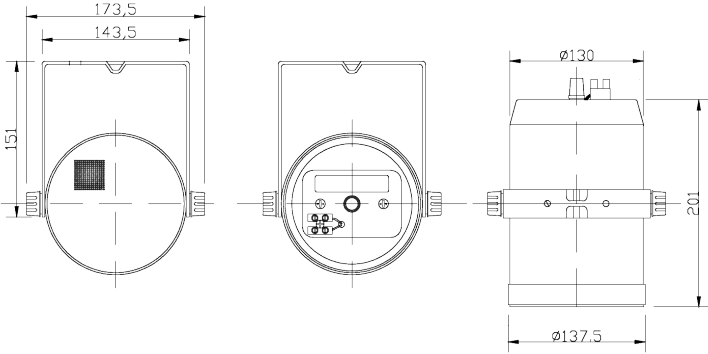

SMS-DIRECT

Sound Masking Speaker

The SMS-DIRECT loudspeaker is designed to generate the optimum masking sound for a variety of ceiling conditions.

| Specifications | |
|--------------------|--------------------------------|
| Power | 10 W |
| Line Voltage | 25 V |
| Sensitivity | 91 dB |
| Enclosure Material | Fireproof ABS plastic |
| Frequency Response | 100 Hz to 10 kHz |
| Connectors | 4mm (5/32") Screw terminals |
| Driver | 13 cm (5") full range |
| Color | Black (RAL9011) or white |
| Weight | 1.6 kg (3.5 lbs) |
| Shipping Weight | 1.8 kg (4 lbs) |
| Box Dimensions | 18 x 18 x 29 cm (7 x 7 x 11½") |