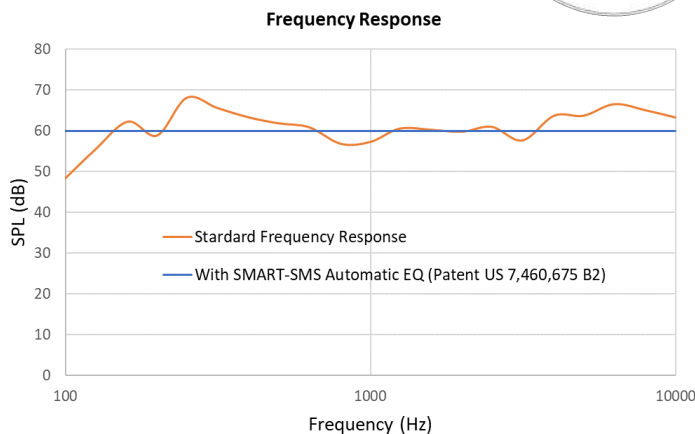

## SMS-SURF4

### Sound Masking System Surface Loudspeaker

The SMS-SURF4 loudspeaker is designed to generate the optimum masking sound for in-ceiling configuration.

Specifications	
Max Power	10W
Sensitivity	87 dB
Enclosure Material	Steel
Frequency Response	100 Hz to 10 kHz
Connector	Screw Terminal Block
Output Power Selection	4w, 2W, 1W, 1/2w
Driver	9,5 cm (4") full range
Certification	UL 60065 / UL 2043
Color	White (RAL9016)
Weight	1.2 kg (2.6 lbs)
Shipping Weight	1.6 kg (3.5 lbs)
Box Dimensions	17 x 17 x 18 cm (6¾" x 6¾" x 7")
Attachment	2 Spring
Recommended hole size	100mm (4")