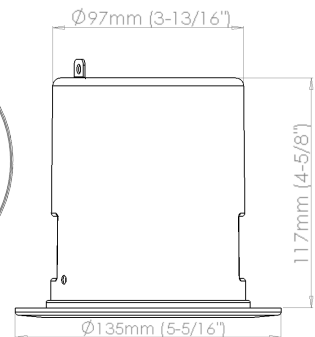

### Sound Masking System Surface Loudspeaker

The SMS-SURF4 loudspeaker is designed to generate the optimum masking sound for in-ceiling configuration.

Specifications	
Max Power	10W
Sensitivity	87 dB
Enclosure Material	Steel
Frequency Response	100 Hz to 10 kHz
Connector	Screw Terminal Block
Output Power Selection	4w, 2W, 1W, 1/2w
Driver	9,5 cm (4") full range
Certification	UL 60065 / UL 2043
Color	White (RAL9016)
Weight	1.2 kg (2.6 lbs)
Shipping Weight	1.6 kg (3.5 lbs)
Box Dimensions	17 x 17 x 18 cm (6¾" x 6¾" x 7")
Attachment	2 Spring
Recommended hole size	100mm (4")