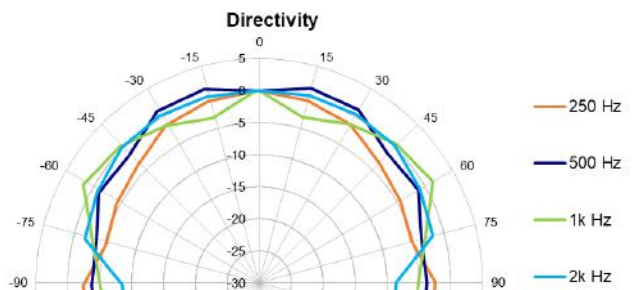

### Sound Masking System Surface Loudspeaker

The SMS-SURF4 loudspeaker is designed to generate the optimum masking sound for in-ceiling configuration.

Specifications	
Max Power	10W
Sensitivity	87 dB
Enclosure Material	Steel
Frequency Response	100 Hz to 10 kHz
Connector	Screw Terminal Block
Output Power Selection	4w, 2W, 1W, 1/2w
Driver	9,5 cm (4") full range
Certification	UL 60065 / UL 2043
Color	White (RAL9016)
Weight	1.2 kg (2.6 lbs)
Shipping Weight	1.6 kg (3.5 lbs)
Box Dimensions	17 x 17 x 18 cm (6¾" x 6¾" x 7")
Attachment	2 Spring
Recommended hole size	100mm (4")