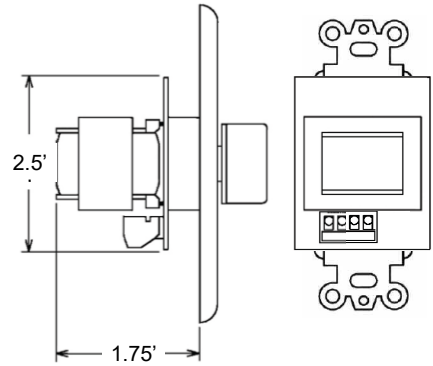

SMS-SK-VC

Sound Masking System Speaker Volume Control Knob

The smartSMS-NET controllers are equipped 2 inputs for volume control knobs which can control sound masking and/or music on any given zone or group of zones. When a volume control knob is required for a limited subset of speakers, a volume SMS-SK-VC volume control knob can be used directly on the speaker line.

Specifications	
Wall Plate	Decora, 1-gang
Colors	White, Black, or Almond
Connector	Screw-on
Recommended Wiring	22AWG-2 Shielded

Wiring Instructions

Use 22 AWG shielded cable to connect the SMS-SK-VC on a speaker line. Connect the “in” connectors from the SMS-SK-VC to the feeding speaker line. Connect the “out” connectors from the SMS-SK-VC to the volume controlled speaker line.