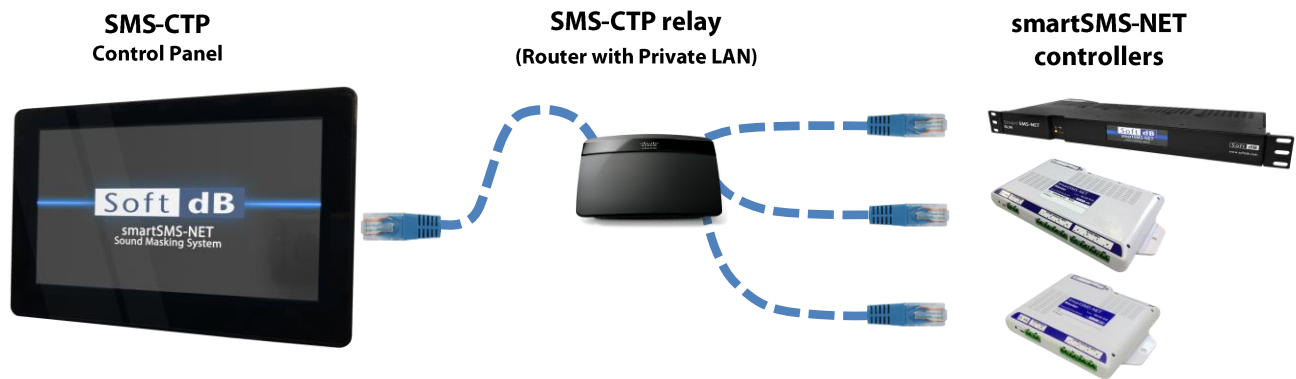

SMS-CTP Centralized Control Panel

Part of the **smartSMS-NET** product line
 State-of-the-art Networked Sound Masking System

- 7" Touch Screen Wall mount panel
- Simple and easy masking sound and music volume adjustment in any zone
- Secured access via password

On screen volume control to display and access all projects and zones.

Connectivity: Ethernet with RG45 (as illustrated below) or WiFi

Specifications

Volumes	
Sound Masking	±10 dB with respect to calibrated sound masking level
Music	30 dB
Connectivity	
Connectivity	TCP/IP
Interfaces	Ethernet (RJ45) or WiFi (802.11b/g/n, WiFi radio module can be disabled if not required)
Protocol	Proprietary
Screen	
Size	7 inch (178mm)
Resolution	1024 x 600
Brightness	350 cd/m ²
Touch Panel Technology	Capacitive
Power	
Basic	DC-IN (9-36VDC), Power Supply provided
Available	PoE (IEEE 802.3.af, 48V)
	Max 15W
Physical	
Size	182mm x 121mm x 25mm (7.2" x 4.75" x 1")
Weight	0.9lb (400g)
Mounting	Wall-mount bracket
Options	
Locked Guard Box	Key-locked clear polycarbonate box, 248mm x 184mm x 86mm (9.75" x 7.25" x 3.33")
PoE Injector	19W IEEE 802.3af PoE injector supporting 10/100 Mbps

Very easy to install with mounting bracket or adhesive pad