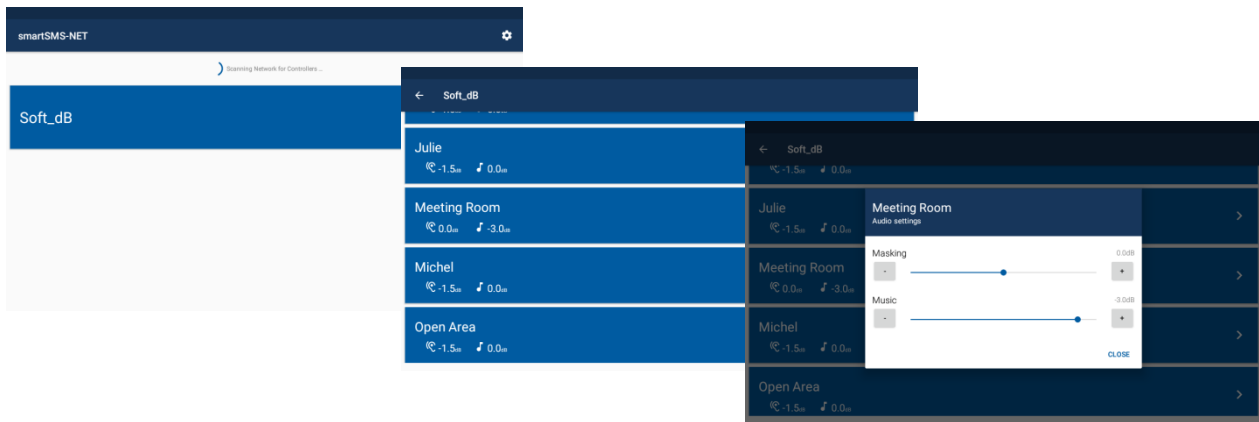

SMS-CTP Centralized Control Panel

Part of the **smartSMS-NET** product line
 State-of-the-art Networked Sound Masking System

- 7" Touch Screen Wall mount panel
- Simple and easy masking sound and music volume adjustment in any zone
- Secured access via password

On screen volume control to display and access all projects and zones.

Connectivity: Ethernet with RG45 (as illustrated below) or WiFi

Specifications

Volumes	
Sound Masking	±10 dB with respect to calibrated sound masking level
Music	30 dB
Connectivity	
Connectivity	TCP/IP
Interfaces	Ethernet (RJ45) or WiFi (802.11b/g/n, WiFi radio module can be disabled if not required)
Protocol	Proprietary
Screen	
Size	7 inch (178mm)
Resolution	1024 x 600
Brightness	350 cd/m ²
Touch Panel Technology	Capacitive
Power	
Basic	DC-IN (9-36VDC), Power Supply provided
Available	PoE (IEEE 802.3.af, 48V)
	Max 15W
Physical	
Size	182mm x 121mm x 25mm (7.2" x 4.75" x 1")
Weight	0.9lb (400g)
Mounting	Wall-mount bracket
Options	
Locked Guard Box	Key-locked clear polycarbonate box, 248mm x 184mm x 86mm (9.75" x 7.25" x 3.33")
PoE Injector	19W IEEE 802.3af PoE injector supporting 10/100 Mbps

Very easy to install with mounting bracket or adhesive pad