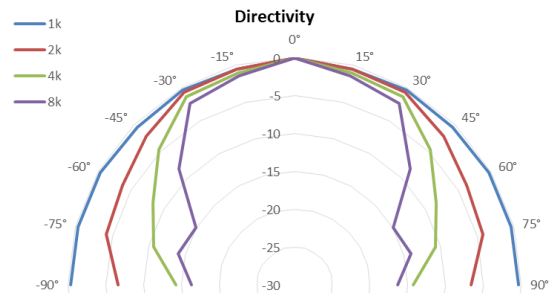

SMS-DIRECT

Sound Masking System Loudspeaker

The SMS-DIRECT loudspeaker is designed to generate the optimum masking sound for a variety of ceiling conditions.

Specifications	
Power	10 W
Line Voltage	25 V
Sensitivity	91 dB
Enclosure Material	Fireproof ABS plastic
Frequency Response	100 Hz to 10 kHz
Connectors	4mm (5/32") Screw terminals
Driver	13 cm (5") full range
Color	Black or white
Weight	1.6 kg (3.5 lbs)
Shipping Weight	1.8 kg (4 lbs)
Box Dimensions	18 x 18 x 29 cm (7 x 7 x 11½")