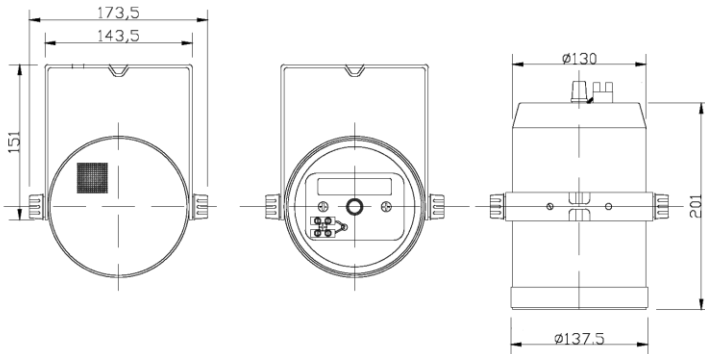

SMS-DIRECT

Sound Masking System Loudspeaker

The SMS-DIRECT loudspeaker is designed to generate the optimum masking sound for a variety of ceiling conditions.

Specifications	
Power	10 W
Line Voltage	25 V
Sensitivity	91 dB
Enclosure Material	Fireproof ABS plastic
Frequency Response	100 Hz to 10 kHz
Connectors	4mm (5/32") Screw terminals
Driver	13 cm (5") full range
Color	Black or white
Weight	1.6 kg (3.5 lbs)
Shipping Weight	1.8 kg (4 lbs)
Box Dimensions	18 x 18 x 29 cm (7 x 7 x 11½")