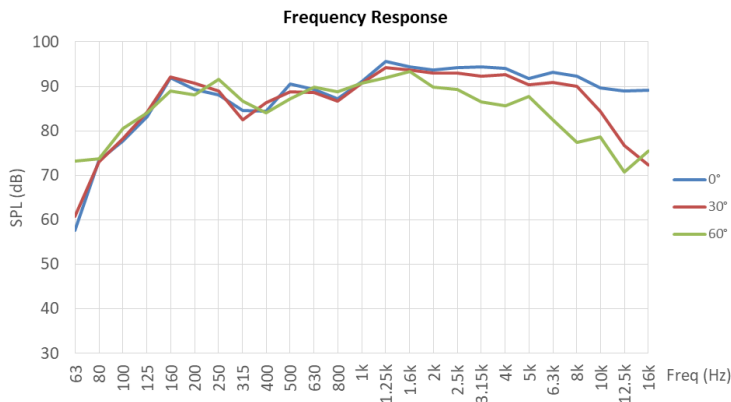

SMS-DIRECT

Sound Masking System Loudspeaker

The SMS-DIRECT loudspeaker is designed to generate the optimum masking sound for a variety of ceiling conditions.

Specifications	
Power	10 W
Line Voltage	25 V
Sensitivity	91 dB
Enclosure Material	Fireproof ABS plastic
Frequency Response	100 Hz to 10 kHz
Connectors	4mm (5/32") Screw terminals
Driver	13 cm (5") full range
Color	Black or white
Weight	1.6 kg (3.5 lbs)
Shipping Weight	1.8 kg (4 lbs)
Box Dimensions	18 x 18 x 29 cm (7 x 7 x 11½")