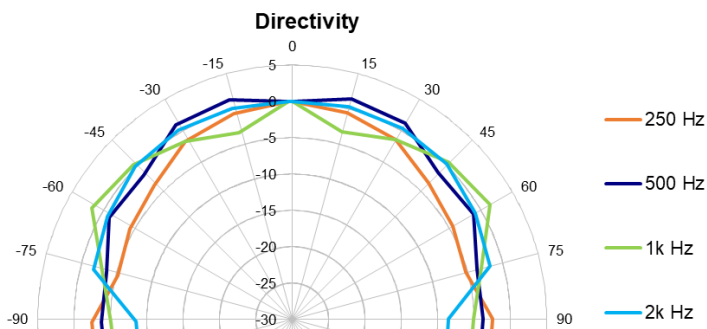

### Sound Masking System Surface Loudspeaker

The SMS-SURF4 loudspeaker is designed to generate the optimum masking sound for in-ceiling configuration.

Specifications	
Max Power	10W
Line Voltage	25 V
Sensitivity	87 dB
Enclosure Material	Steel
Frequency Response	100 Hz to 10 kHz
Connectors	5.0 mm Phoenix Terminal Block
Output Power Selection	4w, 2W, 1W, 1/2w
Driver	9,5 cm (4") full range
Color	White (RAL9016)
Weight	1.2 kg (2.6 lbs)
Shipping Weight	1.6 kg (3.5 lbs)
Box Dimensions	17 x 17 x 18 cm (6¾" x 6¾" x 7")
Attachment	2 Spring
Suggested drill hole	100mm (4")