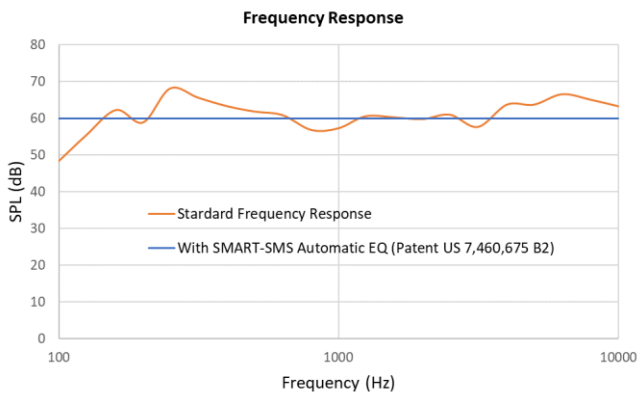

## SMS-SURF4

### Sound Masking System Surface Loudspeaker

The SMS-SURF4 loudspeaker is designed to generate the optimum masking sound for in-ceiling configuration.

Specifications	
Max Power	10W
Line Voltage	25 V
Sensitivity	87 dB
Enclosure Material	Steel
Frequency Response	100 Hz to 10 kHz
Connectors	5.0 mm Phoenix Terminal Block
Output Power Selection	4w, 2W, 1W, 1/2w
Driver	9,5 cm (4") full range
Color	White (RAL9016)
Weight	1.2 kg (2.6 lbs)
Shipping Weight	1.6 kg (3.5 lbs)
Box Dimensions	17 x 17 x 18 cm (6¾" x 6¾" x 7")
Attachment	2 Spring
Suggested drill hole	100mm (4")