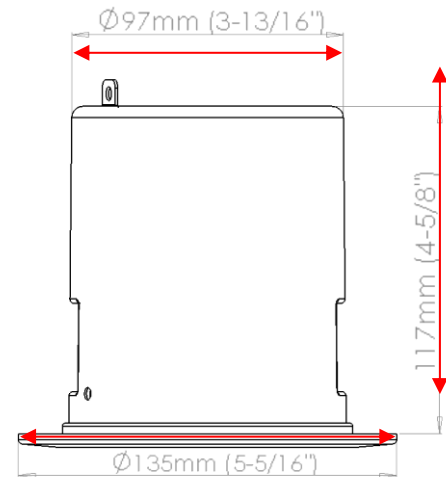

### Sound Masking System Surface Loudspeaker

The SMS-SURF4 loudspeaker is designed to generate the optimum masking sound for in-ceiling configuration.

Specifications	
Max Power	10W
Line Voltage	25 V
Sensitivity	87 dB
Enclosure Material	Steel
Frequency Response	100 Hz to 10 kHz
Connectors	5.0 mm Phoenix Terminal Block
Output Power Selection	4w, 2W, 1W, 1/2w
Driver	9,5 cm (4") full range
Color	White (RAL9016)
Weight	1.2 kg (2.6 lbs)
Shipping Weight	1.6 kg (3.5 lbs)
Box Dimensions	17 x 17 x 18 cm (6¾" x 6¾" x 7")
Attachment	2 Spring
Suggested drill hole	100mm (4")